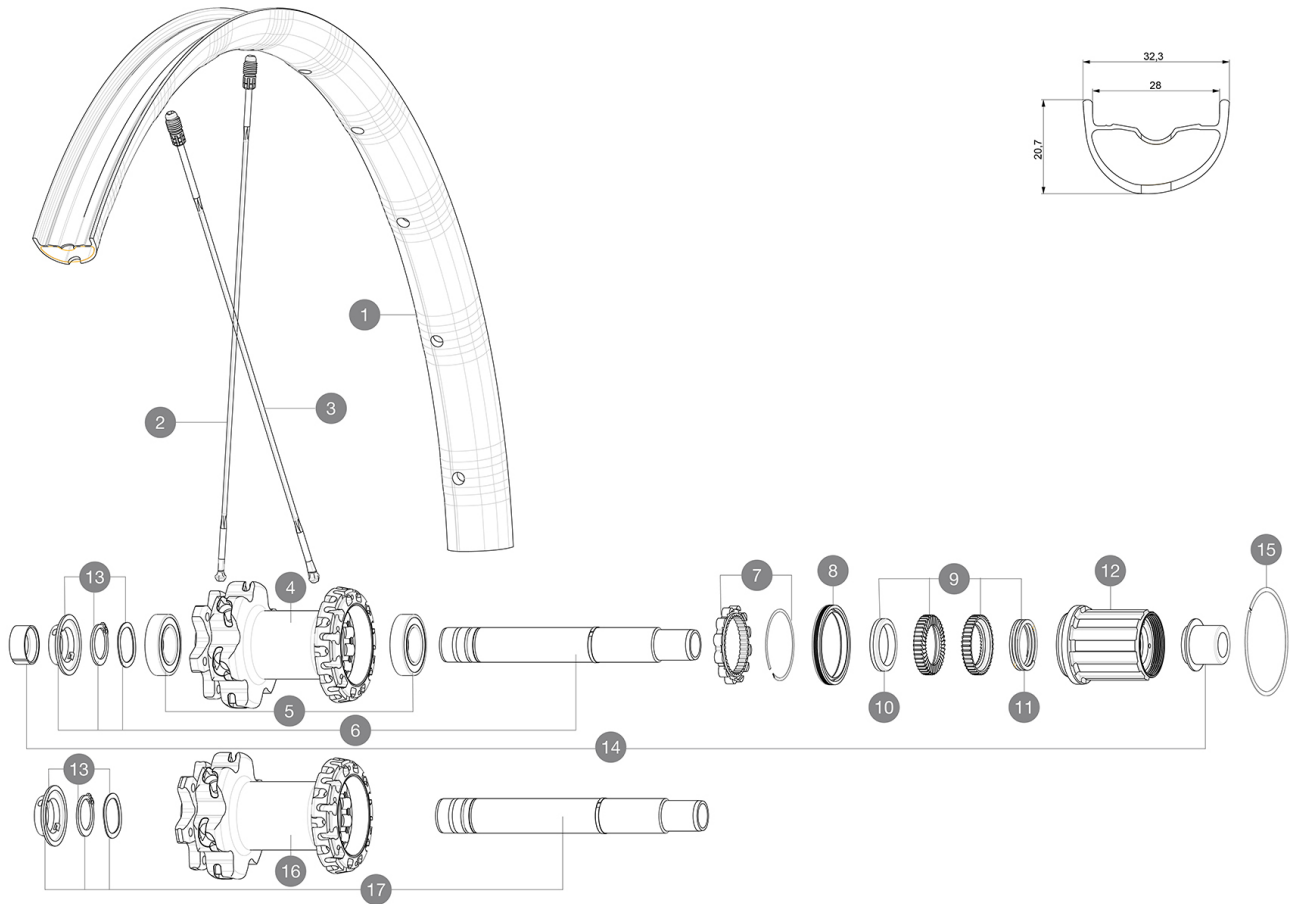

MAVIC Deemax Pro Sam Hill

ASTM CATEGORY 4 : ENDURO AND TRAIL RIDING

For a longer longevity of the wheel, Mavic recommends that the total weight supported by the wheels don't exceed 120kg, bike included

Recommended tyre sizes: 46mm to 64mm (1.8" to 2.5")

REFERENCES WHEELS

R35151 DmxProSamHill29RrBstXD+HG

**RIMS**

&NBSP;:

1	V3764713	KIT REAR RIM DEEMAX PRO SH 29"
---	----------	--------------------------------

SPOKES

2	A7209901	KIT 12 FT/NDS CROSSMAX XL/DEEMAX PRO 19 29" SPK 293mm
3	V2386501	KIT 12 DS CROSSMAX PRO/XA PRO/DEEMAX PRO 19 29" ALU SPOKE 2

HUB SHELLS

4	N/A	HUB BODY
5	M40076	HUB BEARINGS 17x30x7 6903 x 2
6	V2372101	KIT ID360 135/142 D6T AXLE WITH CLIP
7	V2252701	KIT ID360 INSERT SHAPED EAR LOBE > 2017
8	V2251601	KIT ID360 SEAL + GREASE
9	V2375201	KIT ID360 24 TEETH 2 RATCHET + MTB SPRING + PAD (specific)
10	V2375401	KIT ID360 MTB 24T 3 NOISE REDUCING PADS
11	V2372901	KIT 3 ID360 MTB SPRINGS
12	V3740101	XD MTB Freewheel Body ID360
12	V3780101	HG9 Alloy MTB Freewheel Body ID360
13	V2373001	KIT ADJUST. SYSTEM QRM AUTO ID360 for 17x30x7 bearing
14	V2510701	ID360V2RrAxleAdapt12x142/148
15	V2252201	KIT 2 REAR HUB RETENTION RINGS 48mm
16	N/A	HUB BODY
17	V2372201	KIT ID360 148 D6T AXLE WITH CLIP

MAVIC Deemax Pro Sam Hill

DELIVERED WITH

UST valve and accessories (129 838 01)	
UST valve and accessories (129 838 01)	
UST valve and accessories (129 838 01)	
Specific disc bolts (308 719 01)	
Specific disc bolts (308 719 01)	
Specific disc bolts (308 719 01)	
Multifonction adjustment wrench (325 423 01)	
Multifonction adjustment wrench (325 423 01)	
Multifonction adjustment wrench (325 423 01)	
Replacement spokes (2 with the front wheel and 4 with the rear)	
User guide	
User guide	
User guide	
Sram XD (on the wheel) and Shimano HG freewheel bodies	
6 spare spokes	
Shimano freewheel body	
SRAM XD freewheel body	
Replacement spokes (2 with the front wheel and 4 with the rear)	